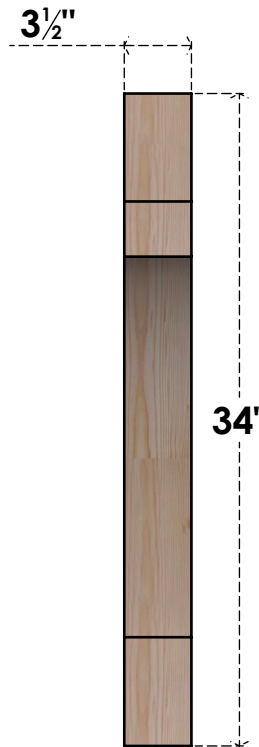

BRC04X30X34MRC00SDF

3 1/2"W X 30"D X 34"H MERCED SMOOTH BRACE, DOUGLAS FIR

SIDE

FRONT

EKENA MILLWORK
 2300 WEST MAIN ST.
 CLARKSVILLE, TX 75426
 TOLL FREE: 866-607-0453
 WWW.EKENAMILLWORK.COM

NOTES

1. INSTALLATION TO BE COMPLETED IN ACCORDANCE WITH MANUFACTURER'S SPECIFICATIONS.
2. DRAWING MAY NOT BE TO SCALE
3. THIS DRAWING IS INTENDED FOR DESIGN AND PLANNING PURPOSES ONLY.
4. ALL INFORMATION CONTAINED HEREIN WAS CURRENT AT THE TIME OF DEVELOPMENT BUT MUST BE REVIEWED AND APPROVED BY THE PRODUCT MANUFACTURER TO BE CONSIDERED ACCURATE.
5. PRODUCTS ARE NOT KILN DRIED. THIS ITEM IS UNIQUE AND WILL CONTAIN THE NATURAL VARIATIONS THAT THE WOOD SPECIES OFFERS. THIS MAY RESULT IN VARIATIONS UP TO 1/4"