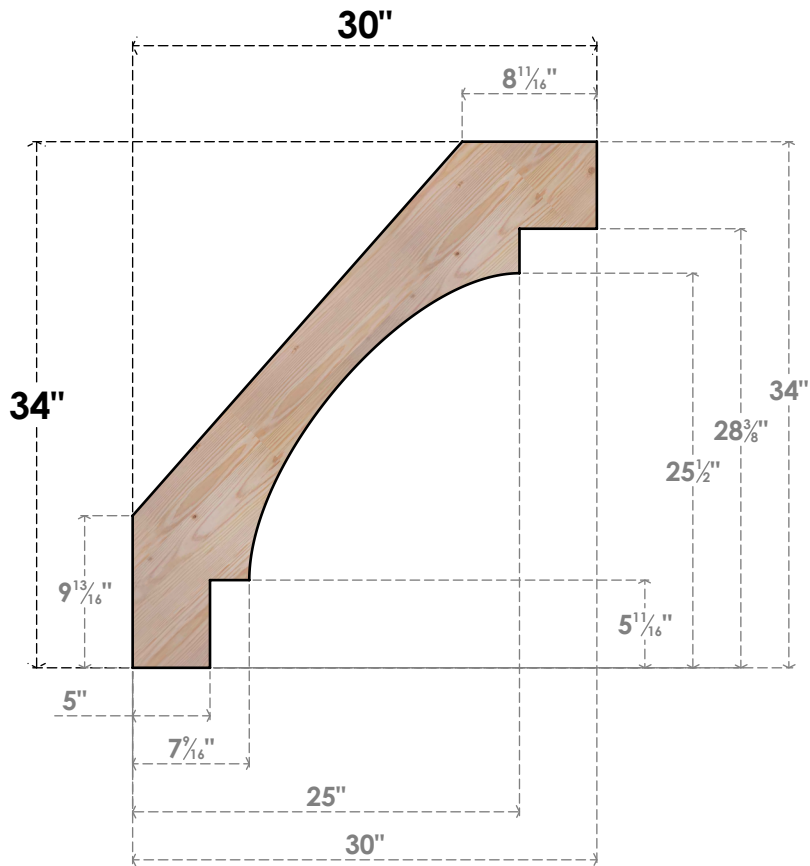

BRC04X30X34MRC00SDF

3 1/2"W X 30"D X 34"H MERCED SMOOTH BRACE, DOUGLAS FIR

SIDE

FRONT

EKENA MILLWORK
 2300 WEST MAIN ST.
 CLARKSVILLE, TX 75426
 TOLL FREE: 866-607-0453
 WWW.EKENAMILLWORK.COM

NOTES

1. INSTALLATION TO BE COMPLETED IN ACCORDANCE WITH MANUFACTURER'S SPECIFICATIONS.
2. DRAWING MAY NOT BE TO SCALE
3. THIS DRAWING IS INTENDED FOR DESIGN AND PLANNING PURPOSES ONLY.
4. ALL INFORMATION CONTAINED HEREIN WAS CURRENT AT THE TIME OF DEVELOPMENT BUT MUST BE REVIEWED AND APPROVED BY THE PRODUCT MANUFACTURER TO BE CONSIDERED ACCURATE.
5. PRODUCTS ARE NOT KILN DRIED. THIS ITEM IS UNIQUE AND WILL CONTAIN THE NATURAL VARIATIONS THAT THE WOOD SPECIES OFFERS. THIS MAY RESULT IN VARIATIONS UP TO 1/4"